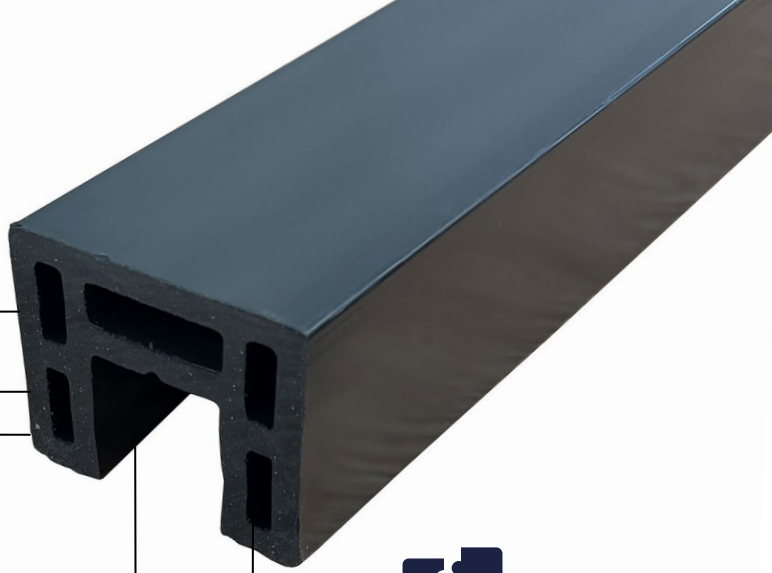

2M COMPOSITE FENCE POST SPACER

PROFENCE AND
SIGNATURE RANGE

This 2m-long composite spacer is designed specifically for Cladco's ProFence and Signature composite fencing panel installations. Measuring 45mm x 34mm, it enables your ProFence or Signature boards to sit securely within existing concrete posts, offering a strong, professional finish without the need to replace your current boundary setup.

AVAILABLE COLOURS

SMOOTH
BLACK

SPECIFICATIONS

SKU	WPCCPS
Length	2m
Dimensions	45mm x 34mm
Weight	2.09kg

Please Note: Images are for illustration purposes only. Actual products may vary slightly from those shown.

Durable & Rust
Resistant

Cost-Effective
Solution

Simple Installation

Creates A
Secure Fit

Engineered Specifically
For Cladco ProFence
and Signature
Composite Fencing

MATERIALS

Manufactured from durable composite material for reliable, long-term outdoor performance.

EASY TO USE

This spacer easily slots into standard concrete posts to secure our ProFence and Signature Fencing Panels.

INSTALLATION

Complete your Cladco ProFence and Signature Fencing ranges with the corresponding panels and rails.