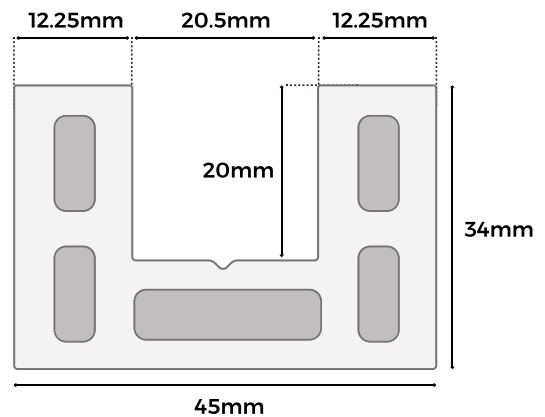

2M COMPOSITE FENCE POST SPACER

PROFENCE AND
SIGNATURE RANGE

This 2m-long composite spacer is designed specifically for Cladco's ProFence and Signature composite fencing panel installations. Measuring 45mm x 34mm, it enables your ProFence or Signature boards to sit securely within existing concrete posts, offering a strong, professional finish without the need to replace your current boundary setup.

AVAILABLE COLOURS

SMOOTH
BLACK

SPECIFICATIONS

SKU	WPCCPS
Length	2m
Dimensions	45mm x 34mm
Weight	2.09kg

Please Note: Images are for illustration purposes only. Actual products may vary slightly from those shown.