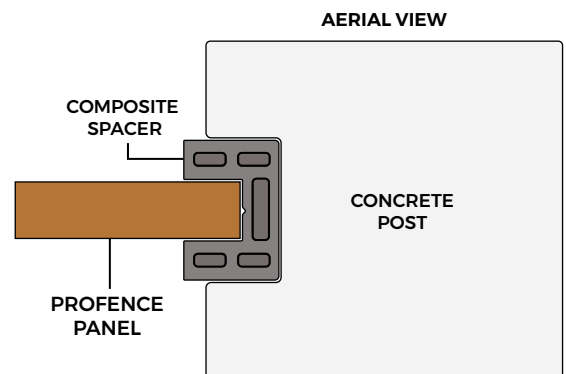

EASY TO USE

This spacer easily slots into standard concrete posts to secure our ProFence and Signature Fencing Panels.

INSTALLATION

Complete your Cladco ProFence and Signature Fencing ranges with the corresponding panels and rails.

LOW MAINTENANCE

Composite construction and rust-resistant design ensure minimal upkeep once installed.

LONG LASTING

These trims are designed to increase the longevity of your ProFence or Signature composite fencing panels by ensuring a secure fit.

INSTALLATION ADVICE

- Position the spacer vertically inside the concrete post slot.
- Secure the spacer to the inner face of the post using the narrow V-groove as the screw line.
- If trimming is required, cut the spacer with a circular or table saw fitted with a diamond-tipped blade (the same method used for composite joists).
- Once fixed in place, spacers will remain visible, so ensure they are aligned and flush to achieve a clean, professional finish.