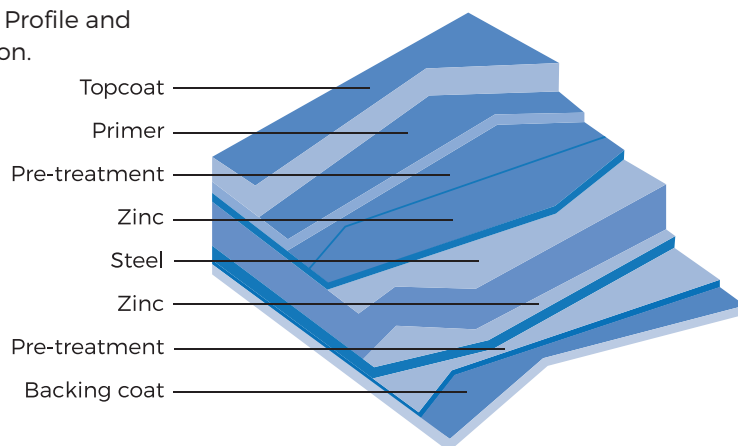

Choice of Coatings: Galvanised

The coated steel strip we form into Roofing Sheet Profiles and Flashings is produced by leading suppliers including Heijling Zonda, Tata, SSAB, and Eurosteel, giving us control over quality and traceability of the material we use.

To produce high-quality, pre-coated sheeting, a system of multi-layered coatings are applied to a zinc coated, high-tensile steel strip and oven-cured to ensure optimum adhesion. This provides Roofing Sheets with excellent corrosion resistance and climatic protection, together with abrasion resistance and high strength. We provide an extensive range of colours, where choice and aesthetic appeal can be matched to environmental and performance requirements.

Dripstop anti-condensation membrane is available on Box Profile and Corrugated Profiles. Please contact us for further information.

DRIPSTOP

Galvanised

Please note: Colours are for guidance purposes only, actual colour may vary from image supplied. If you would like to see the physical colour before purchasing, please contact us for a swatch sample.

GALVANISED COATED

We manufacture Galvanised coated sheeting in:

34/1000 Box Profile, which features a 34mm deep profile providing a 1000mm cover width, which can be used at a minimum roof pitch of 4°.

32/1000 Box Profile with a 32mm deep profile, which gives 1000mm cover width and can be used at a minimum roof pitch of 4°.

3/13 Corrugated Profile of 13 corrugations of 3 inches giving 990mm width cover which can be used at a minimum roof pitch of 10°.

TOLERANCES

All dimensions are subject to roll forming tolerances.

THICKNESS

Galvanised sheeting is available in 0.5mm and 0.7mm thicknesses.

COLOUR

Galvanised only.

STORAGE & HANDLING