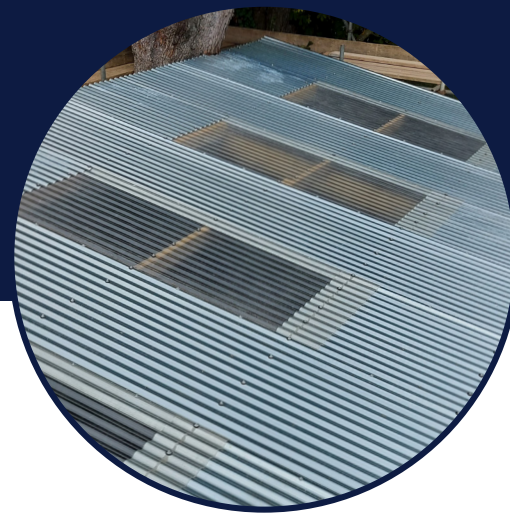

Choice of Coatings: Galvanised

The coated steel strip we form into Roofing Sheet Profiles and Flashings is produced by leading suppliers including Heijling Zonda, Tata, SSAB, and Eurosteel, giving us control over quality and traceability of the material we use.

To produce high-quality, pre-coated sheeting, a system of multi-layered coatings are applied to a zinc coated, high-tensile steel strip and oven-cured to ensure optimum adhesion. This provides Roofing Sheets with excellent corrosion resistance and climatic protection, together with abrasion resistance and high strength. We provide an extensive range of colours, where choice and aesthetic appeal can be matched to environmental and performance requirements.

Dripstop anti-condensation membrane is available on Box Profile and Corrugated Profiles. Please contact us for further information.

DRIPSTOP

Galvanised

Galvanised

Please note: Colours are for guidance purposes only, actual colour may vary from image supplied. If you would like to see the physical colour before purchasing, please contact us for a swatch sample.

GALVANISED COATED

We manufacture Galvanised coated sheeting in:

34/1000 Box Profile, which features a 34mm deep profile providing a 1000mm cover width, which can be used at a minimum roof pitch of 4°.

32/1000 Box Profile with a 32mm deep profile, which gives 1000mm cover width and can be used at a minimum roof pitch of 4°.