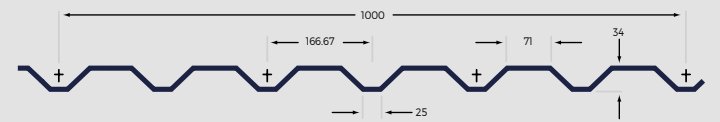

## 32/1000 Box Profile/Trapezoidal Profile

32/1000 Rib/Forward Profile for roofing or side cladding (32mm profile height, 1000mm actual cover when lapped)

## 32/1000 Box Profile/Reverse

32/1000 Rib/Forward Profile for roofing or side cladding (32mm profile height, 1000mm actual cover when lapped)

## 34/1000 Box Profile/Trapezoidal Profile

34/1000 Rib/Forward Profile for roofing or side cladding (34mm profile height, 1000mm actual width cover when lapped)

## 34/1000 Box Profile/Reverse

34/1000 Crest/Reverse Profile for roofing or side cladding (34mm profile height, 1000mm actual width cover when lapped)