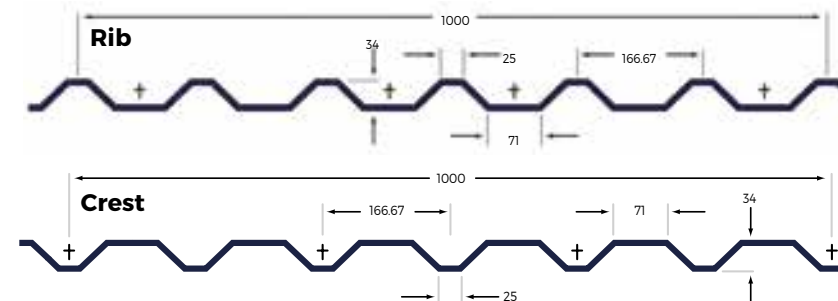

ROOFING SHEETS

34/1000 Box Profile

Colours for this Profile can be found on the back page

34/1000 Box Profile for roofing (0.7mm) or side cladding (0.5mm)
(34mm height, 1000mm actual width coverage when lapped)

34/1000 Box Profile Sheets Manufactured To Length	Thickness	Price £/Ft Run Ex VAT	Price £/Ft Run Inc VAT	Price £/Metre Run Ex VAT	Price £/Metre Run Inc VAT	Weight Kg/ Metre Run
PVC Plastisol coated (Leathergrain finish)	0.7mm	£5.41	£6.49	£17.75	£21.30	6.68kg
PVC Plastisol coated (Leathergrain finish)	0.5mm	£4.11	£4.94	£13.50	£16.20	5.90kg
Polyester Paint coated	0.7mm	£3.57	£4.28	£11.70	£14.04	6kg
Polyester Paint coated	0.5mm	£2.90	£3.47	£9.50	£11.40	4.90kg
Galvanised Sheets	0.7mm	£3.57	£4.28	£11.70	£14.04	6.08kg
Galvanised Sheets	0.5mm	£2.90	£3.47	£9.50	£11.40	4.90kg

GRP Roof Lights/Translucent Sheets	Thickness	Price £/Ft Run Ex VAT	Price £/Ft Run Inc VAT	Price £/Metre Run Ex VAT	Price £/Metre Run Inc VAT	Weight Kg/ Metre Run
8oz GRP Roof Lights, grade SAB3. Stock sizes: 2500mm, 3000mm, 3500mm, 4000mm, 4500mm, 5000mm	1.5mm	£4.50	£5.39	£14.75	£17.70	6.28kg

Flashings and Accessories can be found on page 6

Dripstop is available on all profiles

Easy to follow installations guides for all profiles are on our website

Need help from our experienced sales team? Call 01837 659901

Please note, prices are correct at time of printing but can be subject to change without notice. For up to date prices please call our sales team.