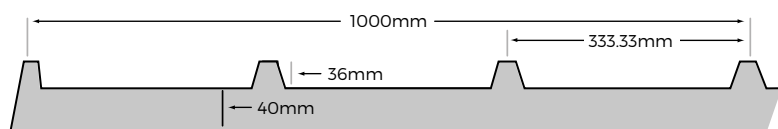

32/1000 profiled sheet for roofing or side cladding (32mm height, 25mm cut-back giving 1000mm actual width coverage when lapped). Pre-finished metallic coating in Goosewing Grey colour.

32/1000 Insulated Panels	Thickness	Price / Each Ex VAT	Price / Each Inc VAT	Weight Kg/ Metre Run
32/1000 Insulated Panel Goosewing Grey 2.5m	40mm	£112.50	£135.00	24.75kg
32/1000 Insulated Panel Goosewing Grey 3m	40mm	£135.00	£162.00	29.70kg
32/1000 Insulated Panel Goosewing Grey 3.5m	40mm	£157.50	£189.00	34.65kg
32/1000 Insulated Panel Goosewing Grey 4m	40mm	£180.00	£216.00	39.60kg
32/1000 Insulated Panel Goosewing Grey 5m	40mm	£225.00	£270.00	49.50kg