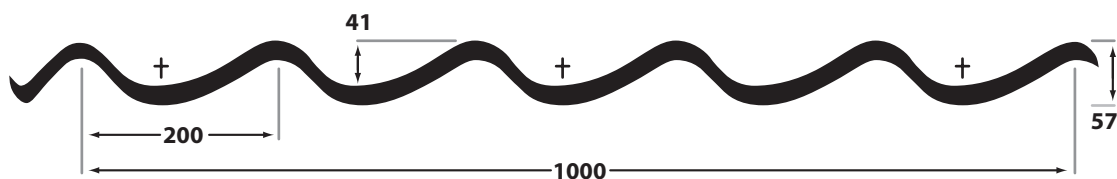

### Uses of Roof Tile Sheets:

Available for use as single skin tile form on domestic, industrial, commercial and agricultural buildings. These tile effect roofing sheets can be used as single skin tile form sheeting, to over clad an existing roof or an external face of a built-up insulated system. Suitable for roof pitches of 12 degrees or higher.

Cladco Profiles tile sheets use Greencoat colour coated steel, an eco-friendly long-lasting material which is far superior to other materials, meaning your new roof will last much longer.

SPECIFICATIONS	
Applications	Roof
External Finish	Pre Laq Mica Coating
Internal Finish	Grey Polyester
External Face	41/1000 tile sheet, 41mm profile height, 200mm pitch
Standard Width	1000mm when lapped
Max Length	6m
Minimum Pitch	12 degrees
Gauge Thickness	0.6mm
Weight	6.6kg/m <sup>2</sup>
Suggested Purlin Spacing:	600mm